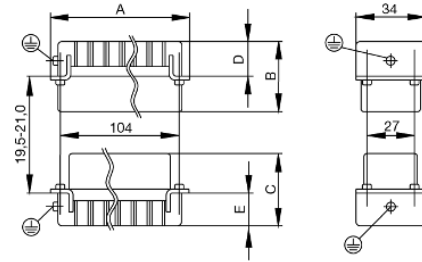

Weidmüller Interface GmbH & Co. KG
Klingenbergstraße 16
D-32758 Detmold
Germany
Fon: +49 5231 14-0
Fax: +49 5231 14-292083
www.weidmueller.com

Drawings

Tightening torques and screwing tools

Screw size	Connector type	Dia. tightening torque in Nm	Recommended blade inserts and AF size for hexagon socket	
M 2.5	Signal contacts			
	S 6/6	0.5 - 0.55	SD 0.6 x 3.5 mm or PZ0	
	S 6/12	0.5 - 0.55	SD 0.6 x 3.5 mm or PZ0	
M 2.9 x 0.5	Fastening screws			
	HQ 4/2	0.8 (plastic) / 1.1 (metal)	SD 0.6 x 3.5 mm or PH0	
	HQ 8	0.8 (plastic) / 1.1 (metal)	SD 0.6 x 3.5 mm or PH0	
	HQ 17	0.8 (plastic) / 1.1 (metal)	SD 0.6 x 3.5 mm or PH0	
M 3	Contact screws			
	HA 3	0.5 - 0.55	SD 0.5 x 3.0 mm	
	HA 4	0.5 - 0.55	SD 0.5 x 3.0 mm	
	HA 10 bis HA 48	0.5 - 0.55	SD 0.6 x 3.5 mm or PH0	
	HE	0.5 - 0.55	SD 0.6 x 3.5 mm or PZ0	
	HVE	0.5 - 0.55	SD 0.6 x 3.5 mm or PZ0	
	Signal contacts:			
	S 4/2	0.5 - 0.55	SD 0.6 x 3.5 mm or PZ0	
	S 4/8	0.5 - 0.55	SD 0.6 x 3.5 mm or PZ0	
	PE connection via female contact			
	S 4	0.5 - 0.8	SD 0.6 x 3.5 mm	
	ConCept modular frame, metal	0.5 - 0.55	SD 0.6 x 3.5 mm	
	PE terminal			
	HQ 5	0.5 - 0.55	SD 0.6 x 3.5 or 0.8 x 4 mm	
	HQ 7	0.5 - 0.55	SD 0.6 x 3.5 or 0.8 x 4 mm	
	Fastening screws	0.5 - 0.55	SD 0.6 x 3.5 mm or PZ0	
	Guide pin	0.5 - 0.55	SD 0.6 x 3.5 mm or PZ0	
	Guide bush	0.5 - 0.55	SD 0.6 x 3.5 mm or PZ0	
	Coding pins	0.5 - 0.55	SD 0.6 x 3.5 mm or PZ0	
	M 4	Contact screws		
		HSB	1.2 - 1.5	SD 0.6 x 3.5 or 0.8 x 4 mm or PZ1
PE connection via male contact				
S 4		0.5 - 0.8	SD 0.6 x 3.5 mm	
ConCept modular frame, metal		1.2 - 1.5	SD 0.6 x 3.5 mm	
PE terminal				
HA		1.2 - 1.5	SD 0.6 x 3.5 or 0.8 x 4 mm or PH1	
HE		1.2 - 1.5	SD 0.6 x 3.5 or 0.8 x 4 mm or PH1	
HEE		1.2 - 1.5	SD 0.6 x 3.5 or 0.8 x 4 mm or PH1	
HVE		1.2 - 1.5	SD 0.6 x 3.5 or 0.8 x 4 mm or PH1	
HD		1.2 - 1.5	SD 0.6 x 3.5 or 0.8 x 4 mm or PZ1	
HDD		1.2 - 1.5	SD 0.6 x 3.5 or 0.8 x 4 mm or PZ1	
S 6/6 (for signal contacts)		1.2 - 1.5	0.8 x 4 mm or PZ1	
ConCept modular frame, plastic		1.2 - 1.5	0.8 x 4 mm or PZ1	
M 5		PE terminal		
	HSB	2 - 2.5	SD 1 x 5.5 mm or PZ2	
	S 4/0 (Screw connection)	2 - 2.5	SD 1.2 x 6.5 mm or PH2	
	S 4/0 (Axial screw connection)	2 - 2.5	SD 0.8 x 4 mm or PZ 2	
	S 4/2	2 - 2.5	SD 1.2 x 6.5 mm or PH2	
	S 4/8	2 - 2.5	SD 1.2 x 6.5 mm or PH2	
	S 6/12	2 - 2.5	SD 0.8 x 4 mm or PZ 2	
	S 6/36	2 - 2.5	SD 1.2 x 6.5 mm or PH2	
	S 8/24	2 - 2.5	SD 1.2 x 6.5 mm or PH2	
	S 12/2	2 - 2.5	SD 1.2 x 6.5 mm or PH2	
	M 6	Power contacts		
S 4/0 (Screw connection)		1.2 (1.5 mm ²) / 2 (2.5 mm ²) / 3 (4-16 mm ²)	SD 0.8 x 4 mm	
S 4/2		1.2 (1.5 mm ²) / 2 (2.5 mm ²) / 3 (4-16 mm ²)	SD 0.8 x 4 mm	
S 4/8		1.2 (1.5 mm ²) / 2 (2.5 mm ²) / 3 (4-16 mm ²)	SD 0.8 x 4 mm	
M 7 x 0.75	Power contacts			
	S 4	1.1 - 1.7	SW 2	
	S 6/6 (+ PE)	6 - 8	SW 4	
M 8 x 0.75	Power contacts			
	S 6/12	1.1 - 1.7	SW 2	
	S 8/0 (+ PE)	6 (10-16 mm ²) - 7 (25 mm ²)	SW 4	
M10 x 1	Power contacts			
	S 4/0 (Axial connection)	2 - 3	SW 3	